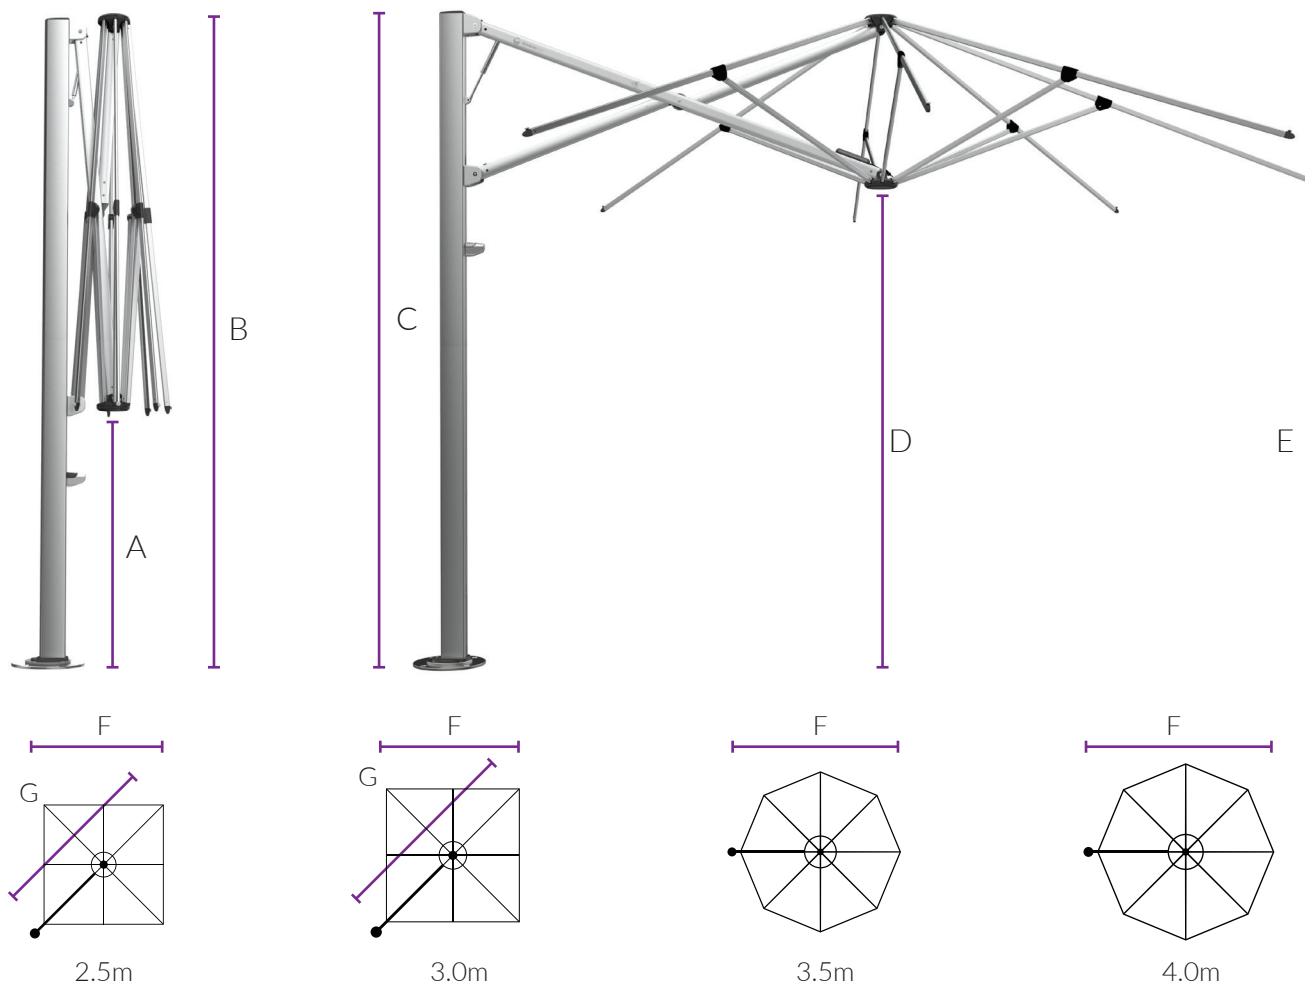

## Umbrella Dimensions

### Diagram Legend

	2.5m	3.0m	3.5m	4.0m	
<b>A</b>	Ground to central frame hub when closed*	860mm	620mm	1079mm	866mm
<b>B</b>	Total height to top of canopy*	2900mm	2824mm	2975mm	2899mm
<b>C</b>	Height of umbrella to top of mast cap*	2908mm	2908mm	2908mm	2908mm
<b>D</b>	Ground to central frame hub when open*	2130mm	2054mm	2205mm	2128mm
<b>E</b>	Ground to lower outer edge of canopy*	2222mm	2219mm	2237mm	2172mm
<b>F</b>	Centre of Spigot to outside edge of canopy	2646mm	2973mm	3447mm	3923mm
<b>G</b>	Diagonal from centre of mast to corner	3742mm	4205mm	N/A	N/A