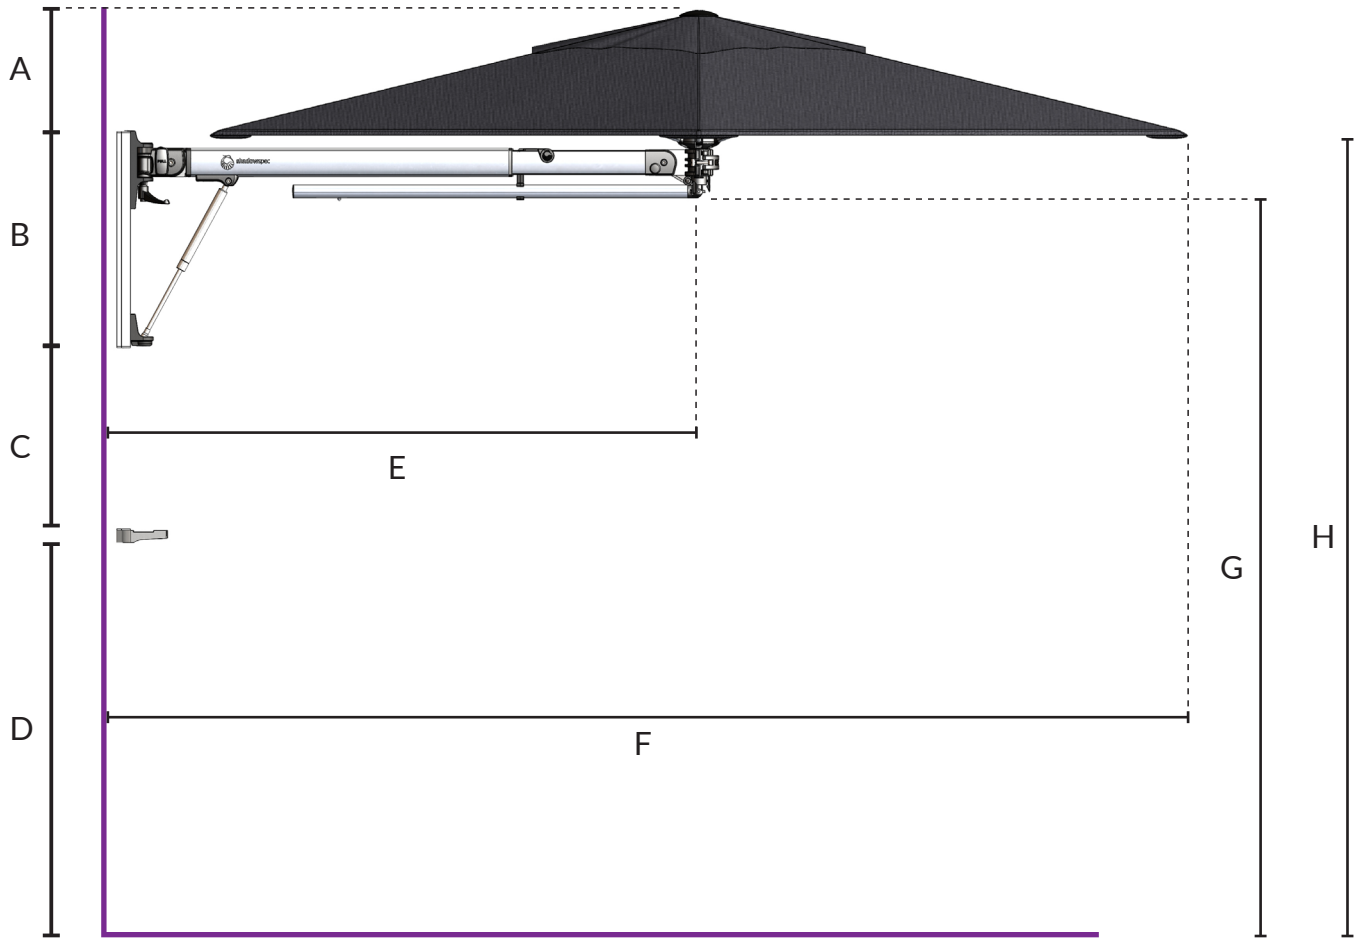

Eco-friendly Production

Breathable Weave

Shadowspec Retreat Dimensions

Diagram Legend	2.7m	Full Extension	9'	Full Extension
A Canopy height when deployed	295mm		1'	
B Wall Bracket length	526mm		1'9"	
C Space from Wall Bracket to Wall Clip	441mm		1'4"	
D Gap from Wall Clip to ground (recommended distance)	1209mm		4'	
E Wall to centre hub distance (456mm/18" Shadowreach adjustment)	1419mm	1875mm	4'8"	6'2"
F Wall to outer canopy edge (456mm/18" Shadowreach adjustment)	2609mm	3065mm	8'7"	10'0"
G Ground to Central Hub (recommended distance)	2014mm		6'7"	
H Ground to Canopy Edge (recommended distance)	2166mm		7'1"	

Note: All sizings and conversions are +/- 2.5mm / 1/16" and are subject to change without notice. We recommend commercial installations use metric measurement for any umbrella spacing to ensure accuracy. The above dimensions make the assumption that you have installed your umbrella at the recommended installation height on your wall. If you have installed your retreat lower or higher than recommended, you will need to add that difference to the above measurements.