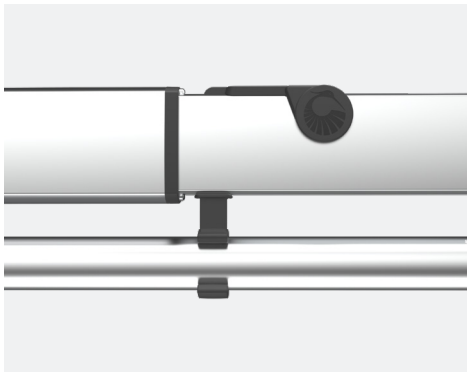

Patented & Trademarked Technology

Frame
Warranty

Clever shade for compact spaces.

The Shadowspec Retreat™ is built from sleek, modern materials. We've handpicked the world's best to ensure longevity. Anodised Aluminium and 316 Stainless Steel work in harmony with our in-house design philosophy.

SHADOWLIFT™

Gas-assisted, makes every deployment easy.

SHADOWROLL™

Integrated roller allows smooth deployment.

SHADOWREACH™

Extend for maximum shade reach.

SHADOWTILT™

Protects from low-angled sun rays.

Follow the sun

ROTATES

Allows shade for the duration of the day.

TILTS

Two tilt positions to protect when the sun is low.

EXTENDS

Away from the wall.

Canopy